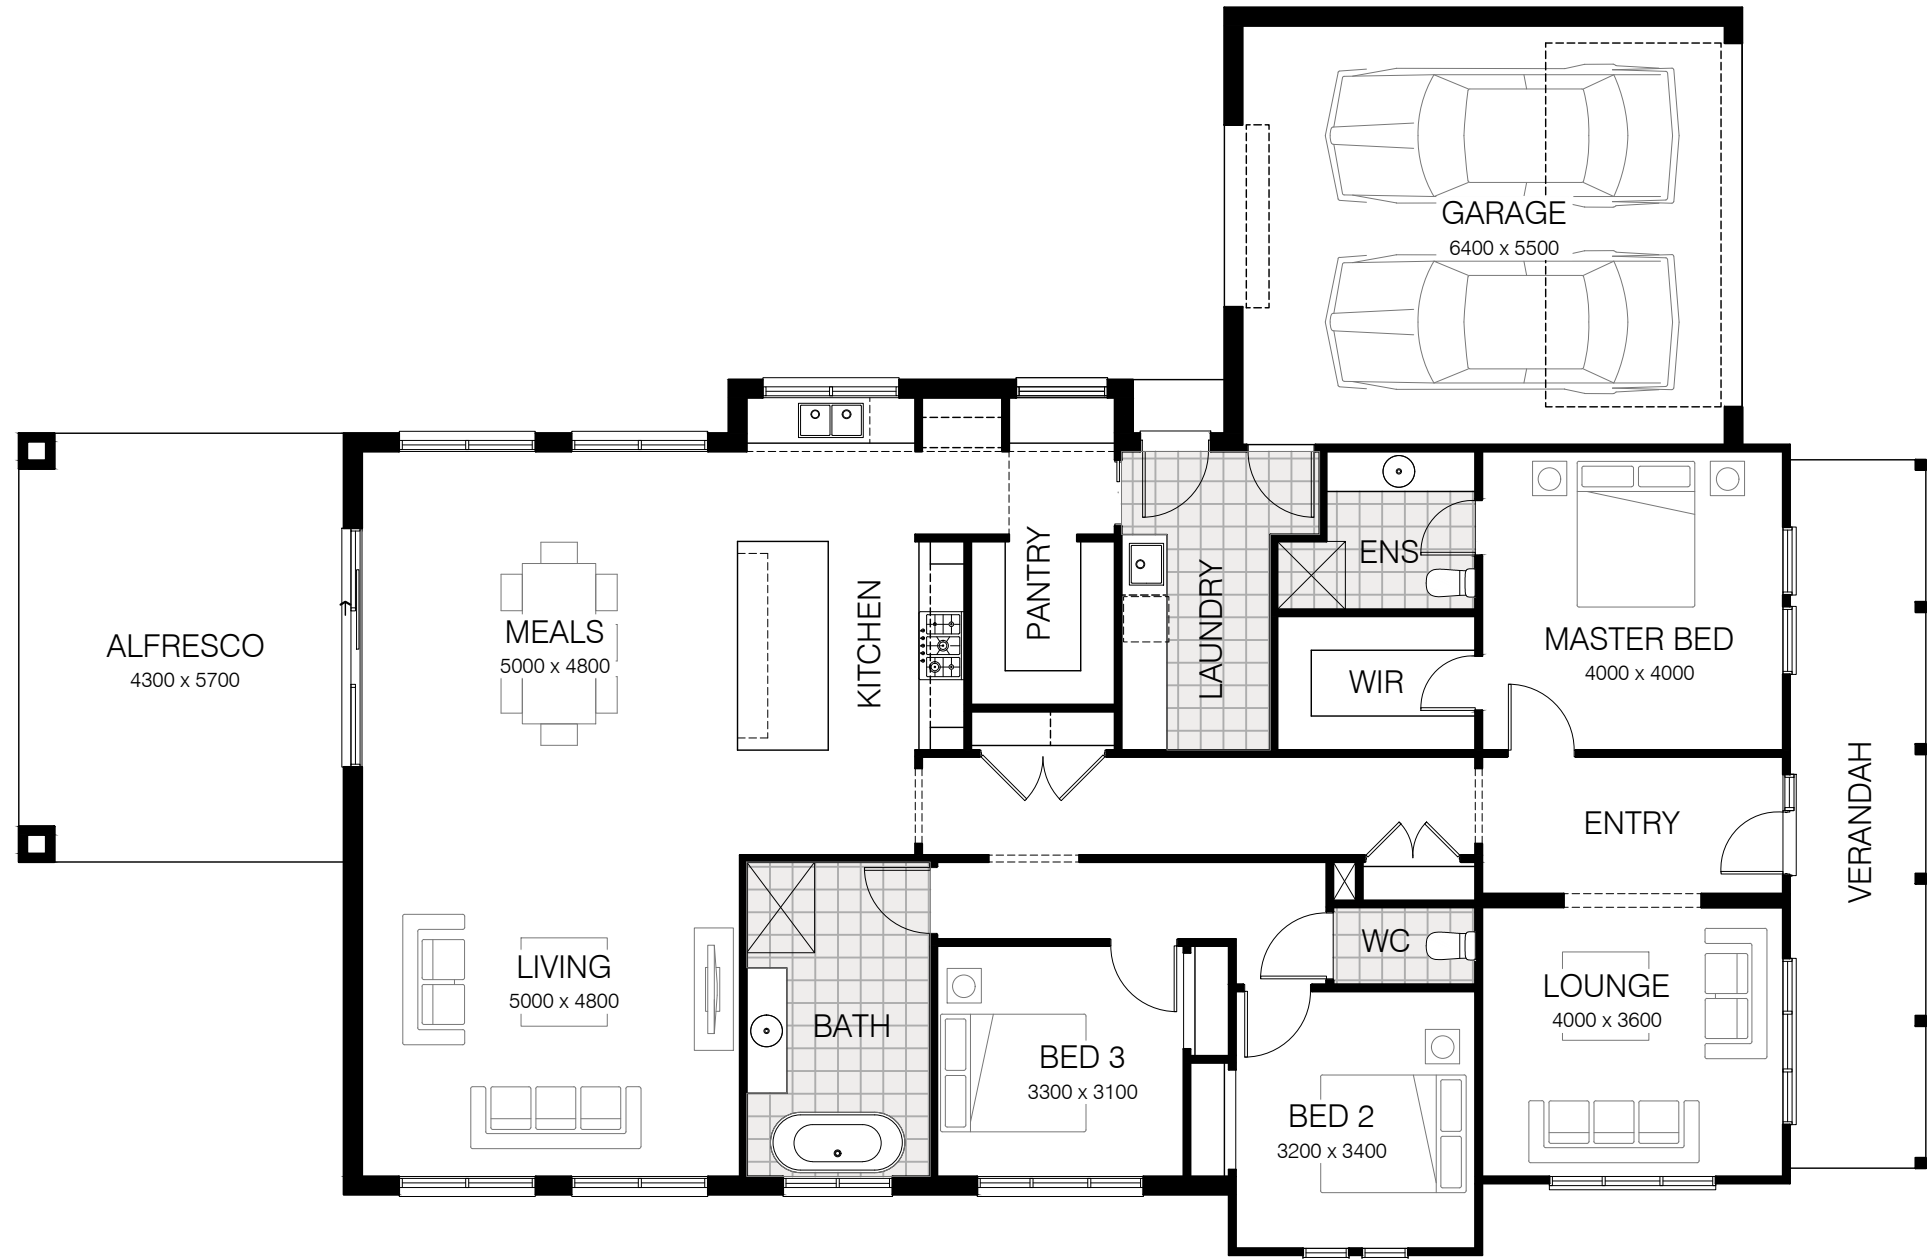

ADELE 212

	m ²	sq
Living Area:	197.40	21.25
Verandah Area	16.87	1.82
Alfresco Area:	24.38	2.62
Garage Area:	39.57	4.26
Total Area	278.22	29.95

	m
Total house length	25.23
Total house width	16.50
Minimum lot width	17.90

Designs can be modified to suit your block

Go to roseleighhomes.com.au or call 03 5622 6777 for more information