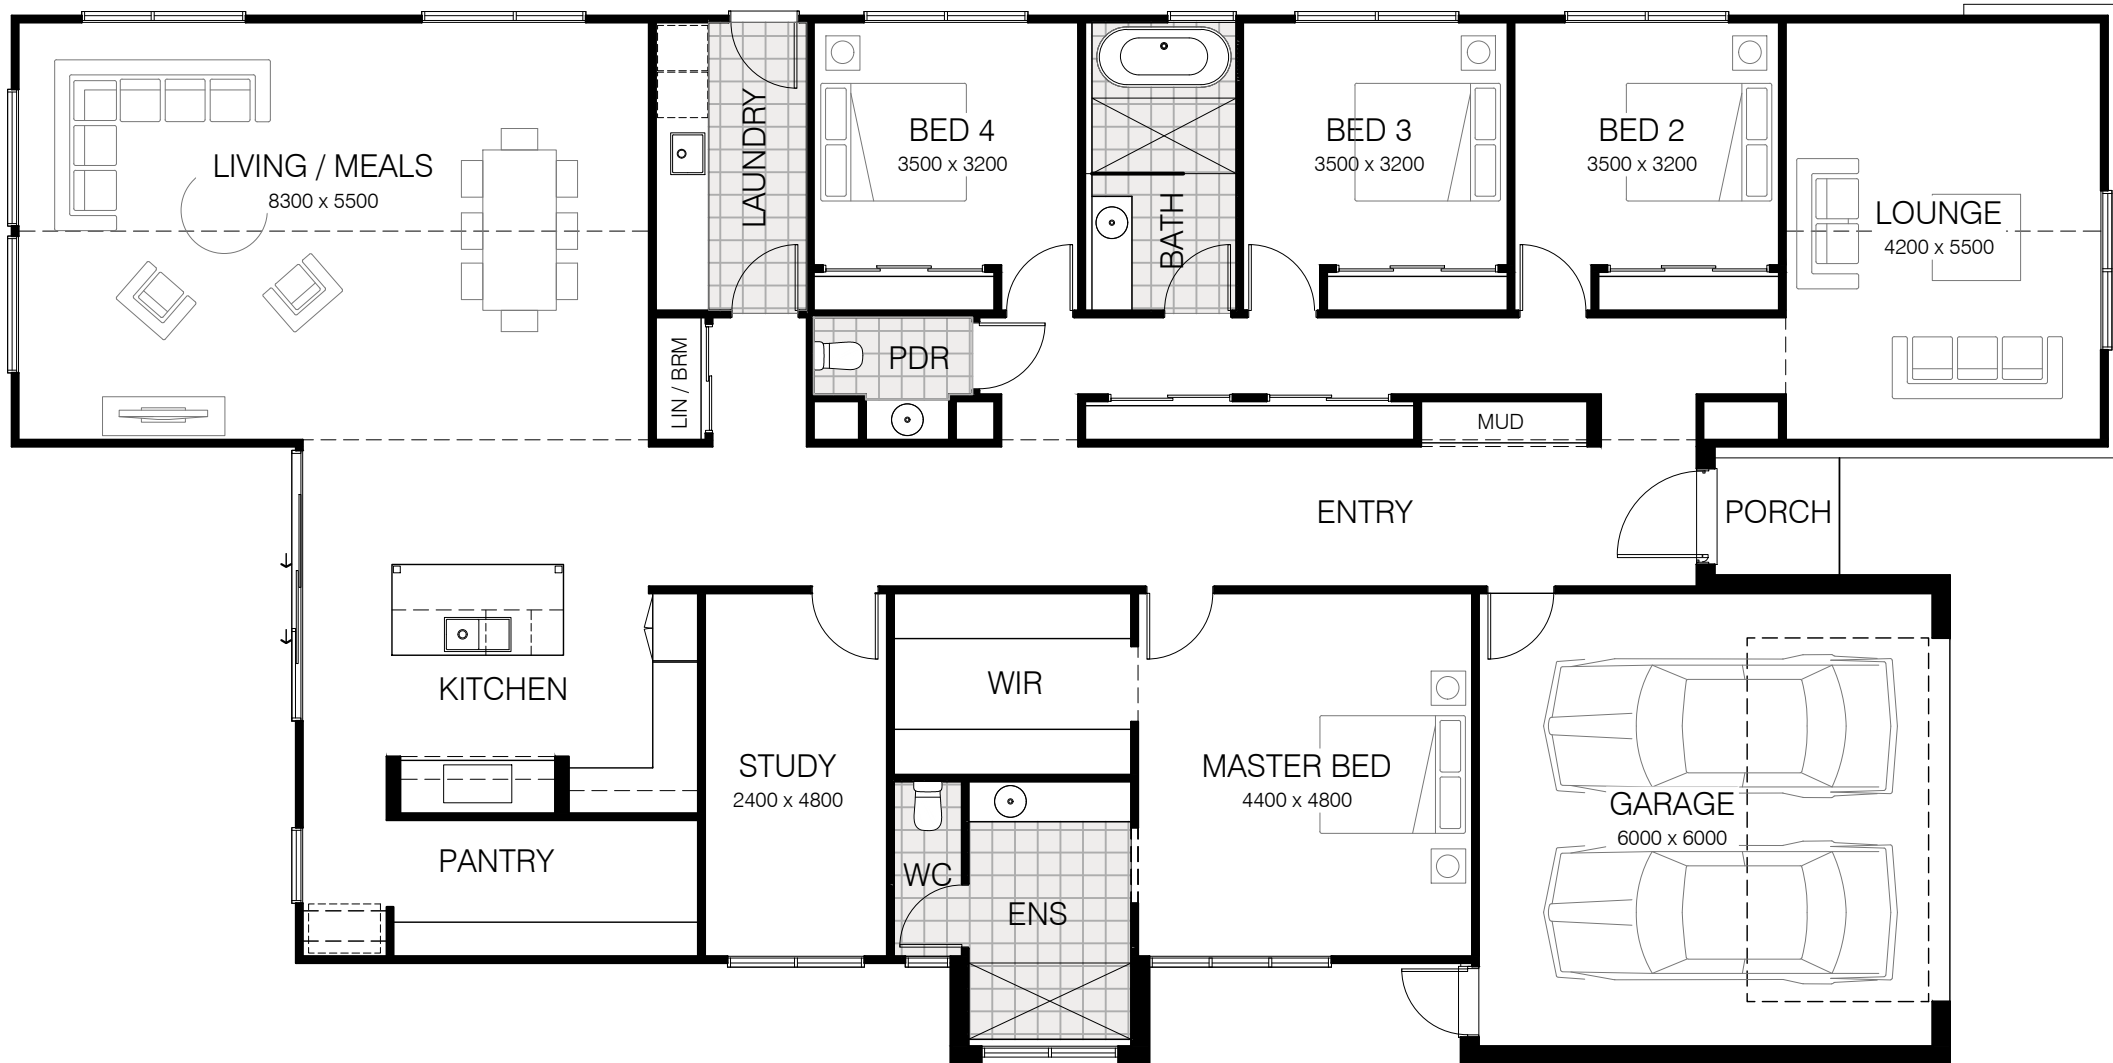

ALMA 297

	m ²	sq
Living Area:	276.49	29.76
Porch Area:	2.56	0.28
Garage Area:	39.88	4.29
Total Area	318.93	34.33

	m
Total house length	27.88
Total house width	14.10
Minimum lot width	16.06

Designs can be modified to suit your block