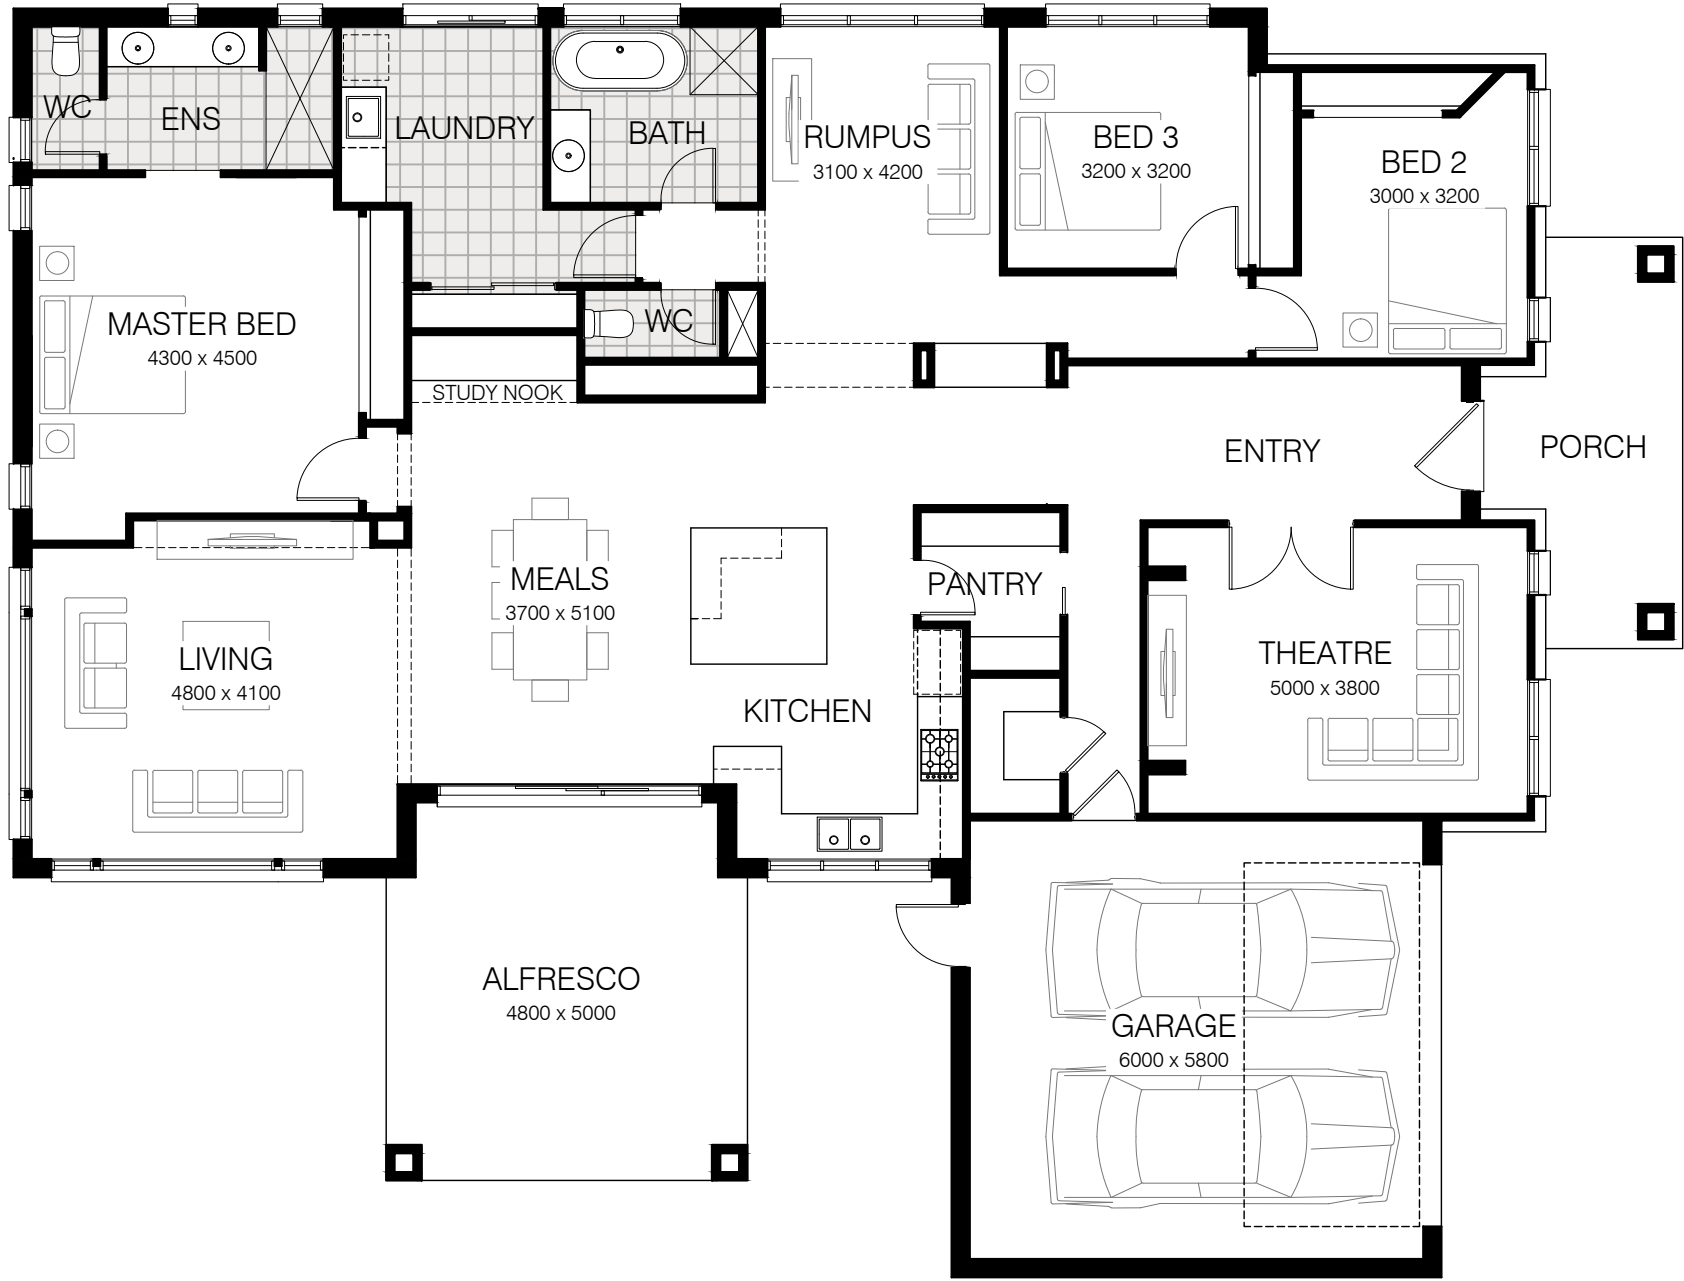

ASPEN 236

	m ²	sq
Living Area:	219.70	23.65
Porch Area:	11.37	1.22
Alfresco Area:	23.13	2.49
Garage Area:	38.96	4.19
Total Area	293.16	31.55

	m
Total house length	22.08
Total house width	16.78
Minimum lot width	18.18

Designs can be modified to suit your block

Go to roseleighbhomes.com.au or call 03 5622 6777 for more information