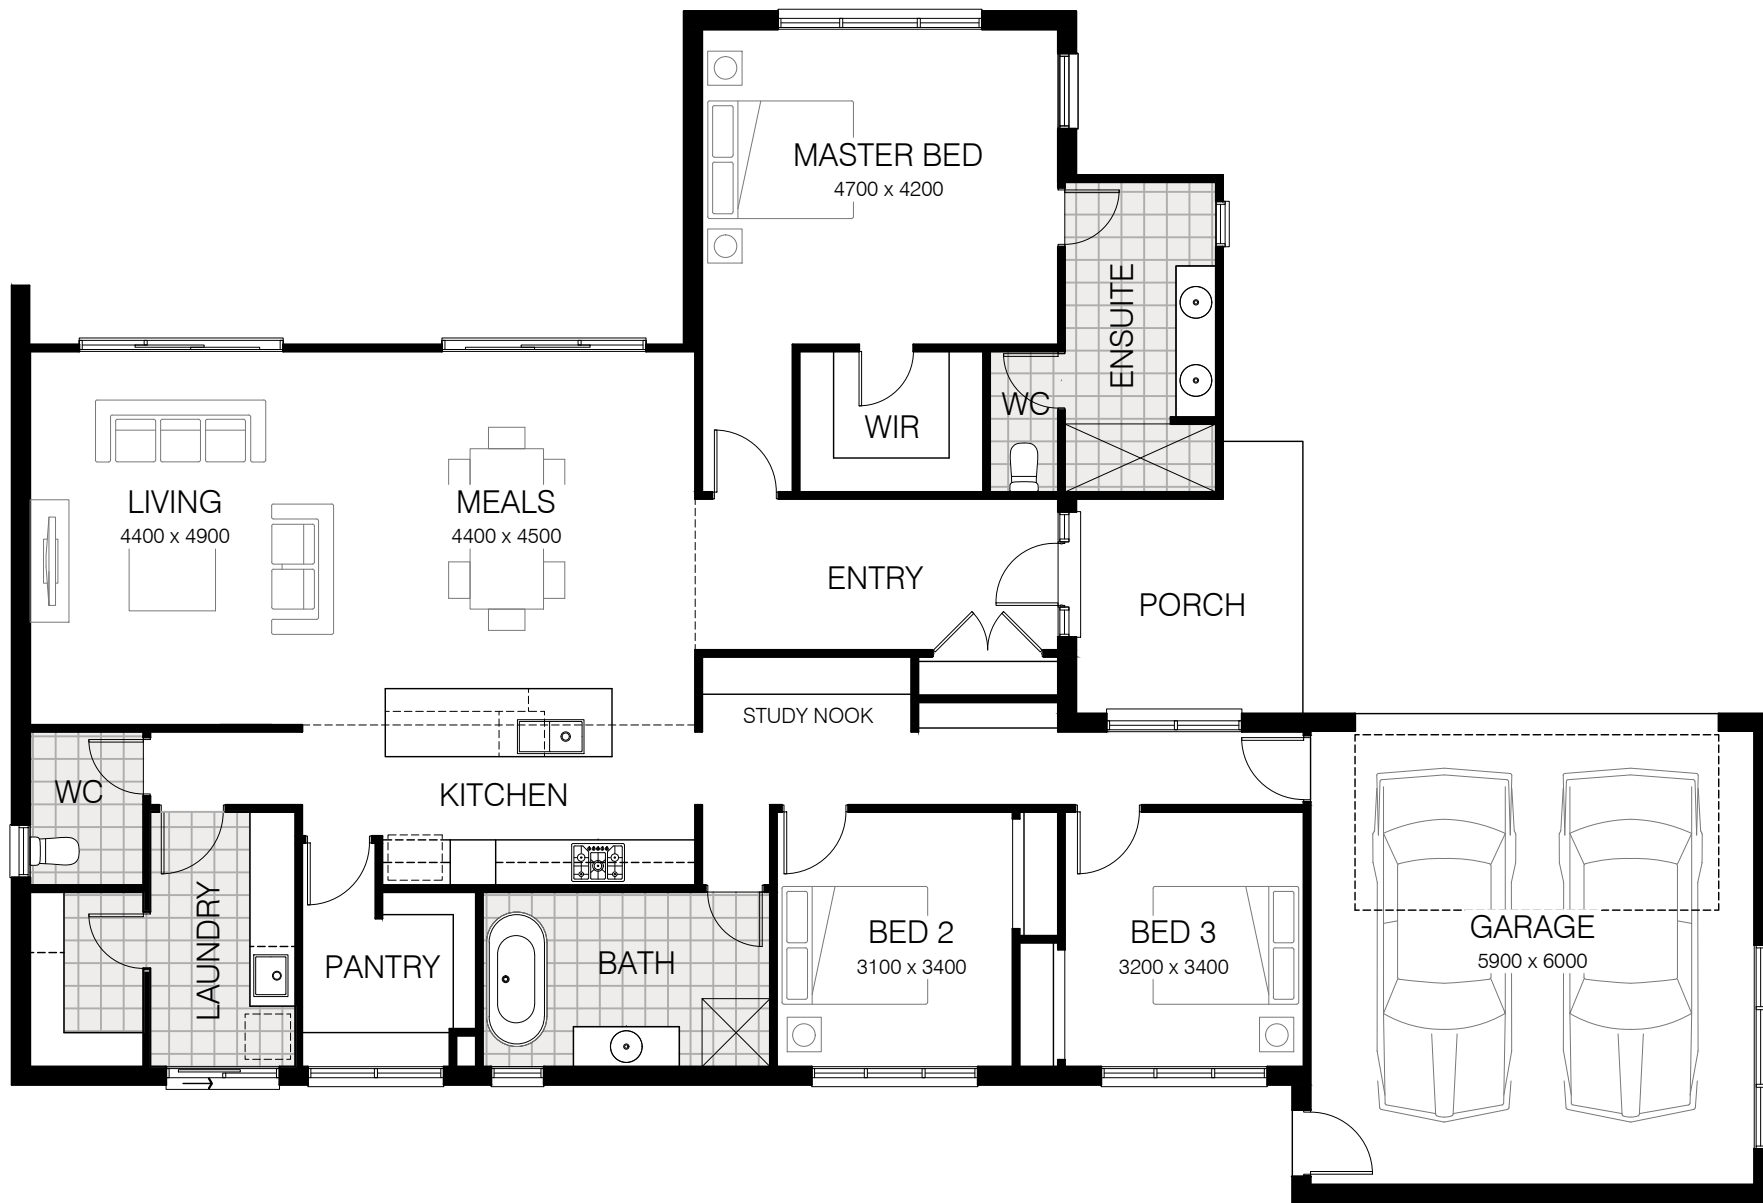

AVANI 198

	m ²	sq
Living Area:	184.26	19.83
Porch Area:	9.33	1.00
Garage Area:	39.91	4.30
Total Area	233.50	25.13

	m
Total house length	23.29
Total house width	15.76
Minimum lot width	17.16

Designs can be modified to suit your block