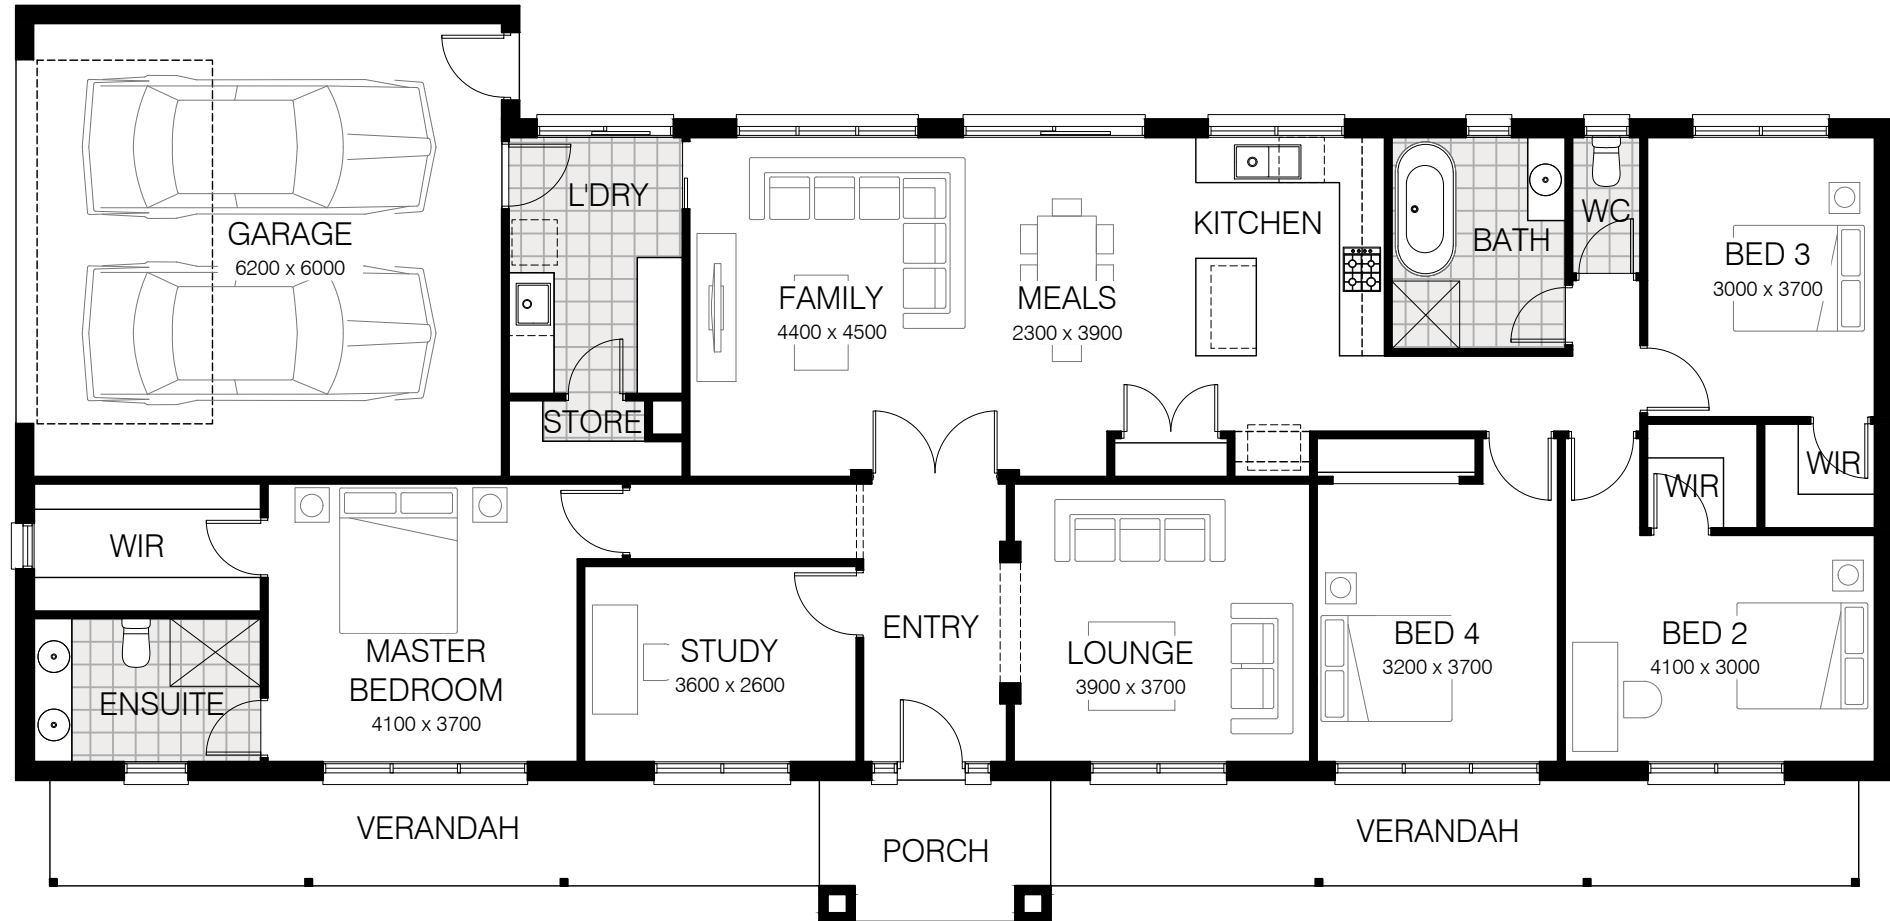

McARTHUR 200

	m ²	sq
Living Area	186.60	20.09
Porch Area	5.72	0.62
Verandah Area	29.22	3.15
Garage Area:	40.40	4.35
Total Area	261.94	28.21

	m
Total house length	12.11
Total house width	24.83
Minimum lot width	30.03

Designs can be modified to suit your block

Go to roseleighbhomes.com.au or call **03 5622 6777** for more information