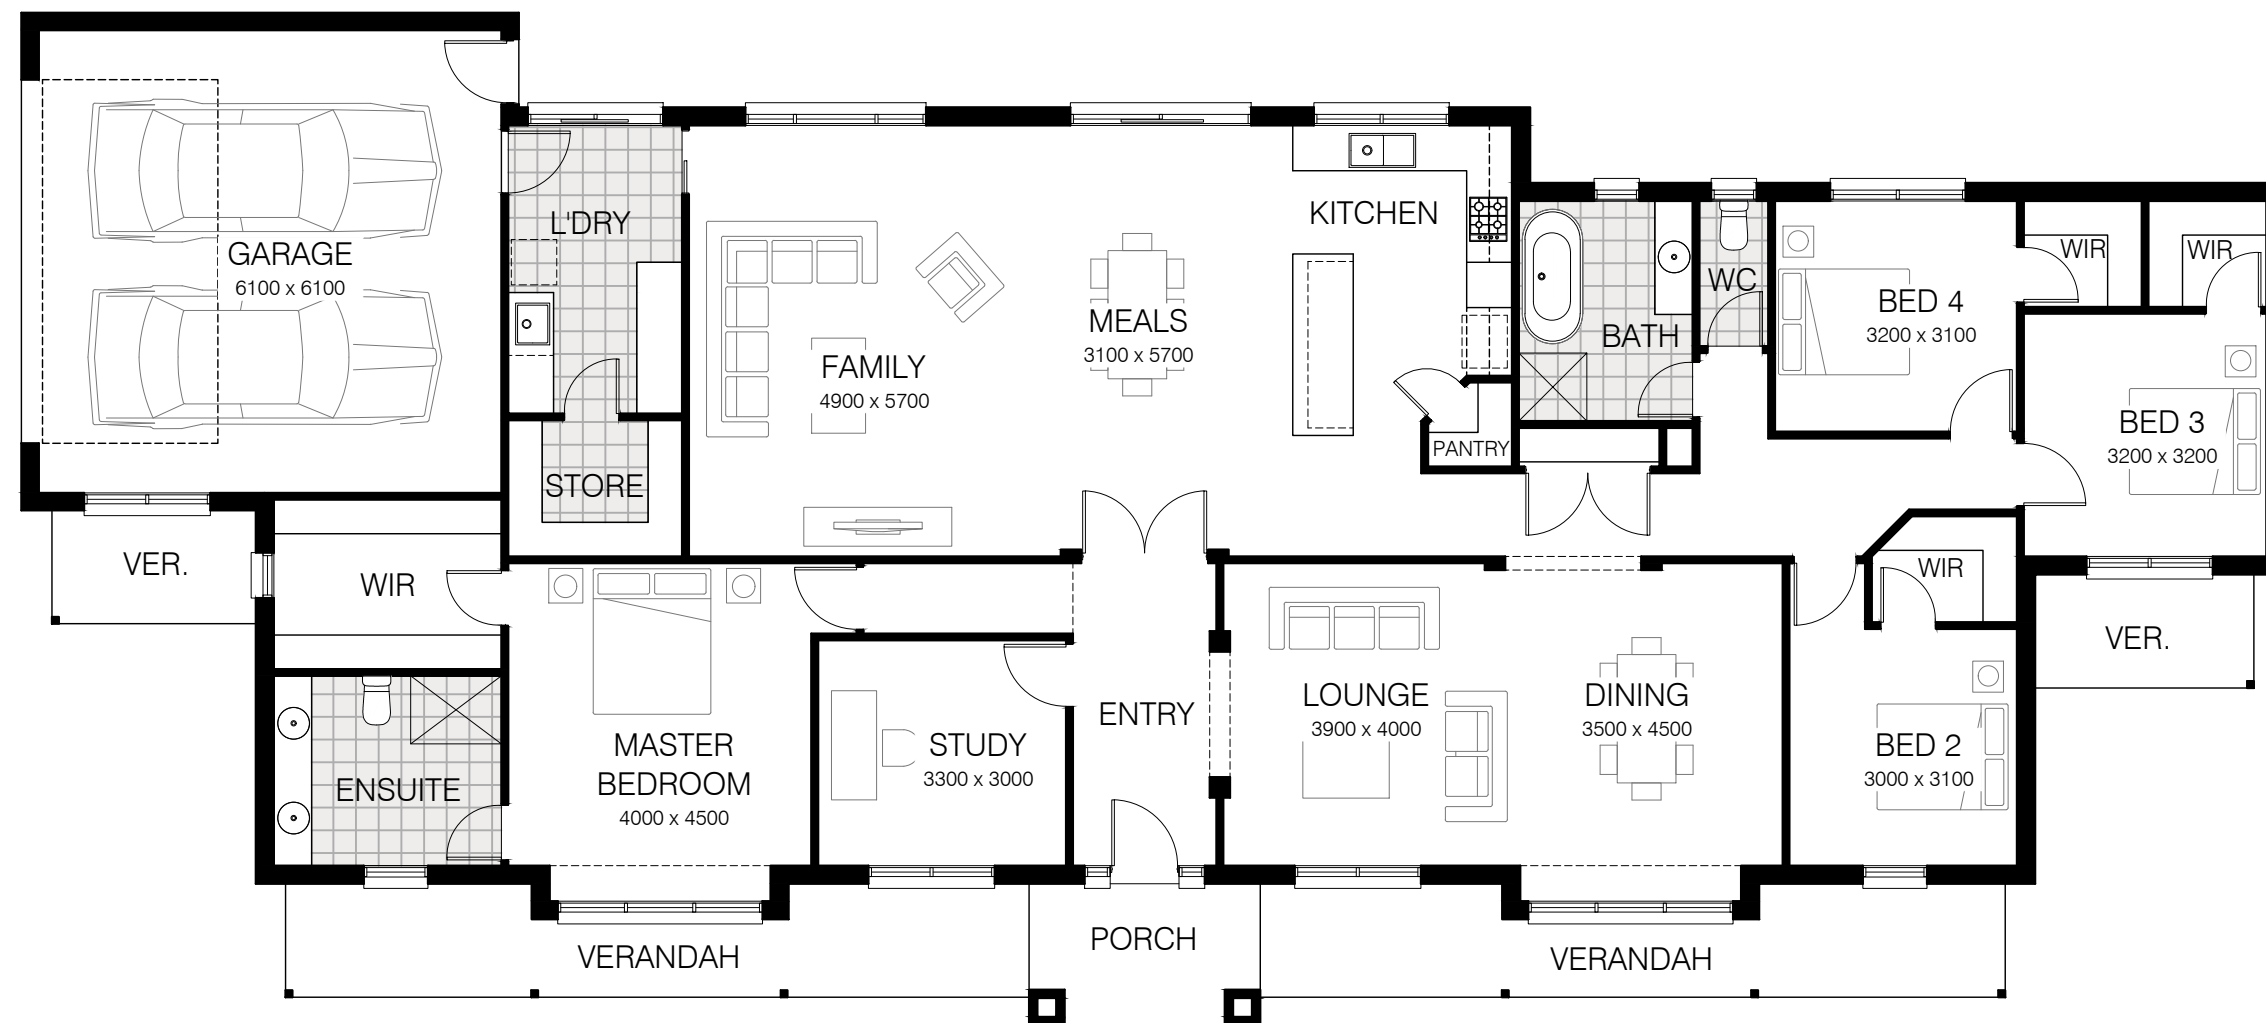

McARTHUR 257

	m²	sq
Living Area	238.79	25.70
Porch Area	5.72	0.62
Verandah Area	34.72	3.74
Garage Area:	41.32	4.45
Total Area	320.55	34.51

	m
Total house length	13.39
Total house width	29.94
Minimum lot width	35.14

Designs can be modified to suit your block

Go to roseleighhomes.com.au or call **03 5622 6777** for more information