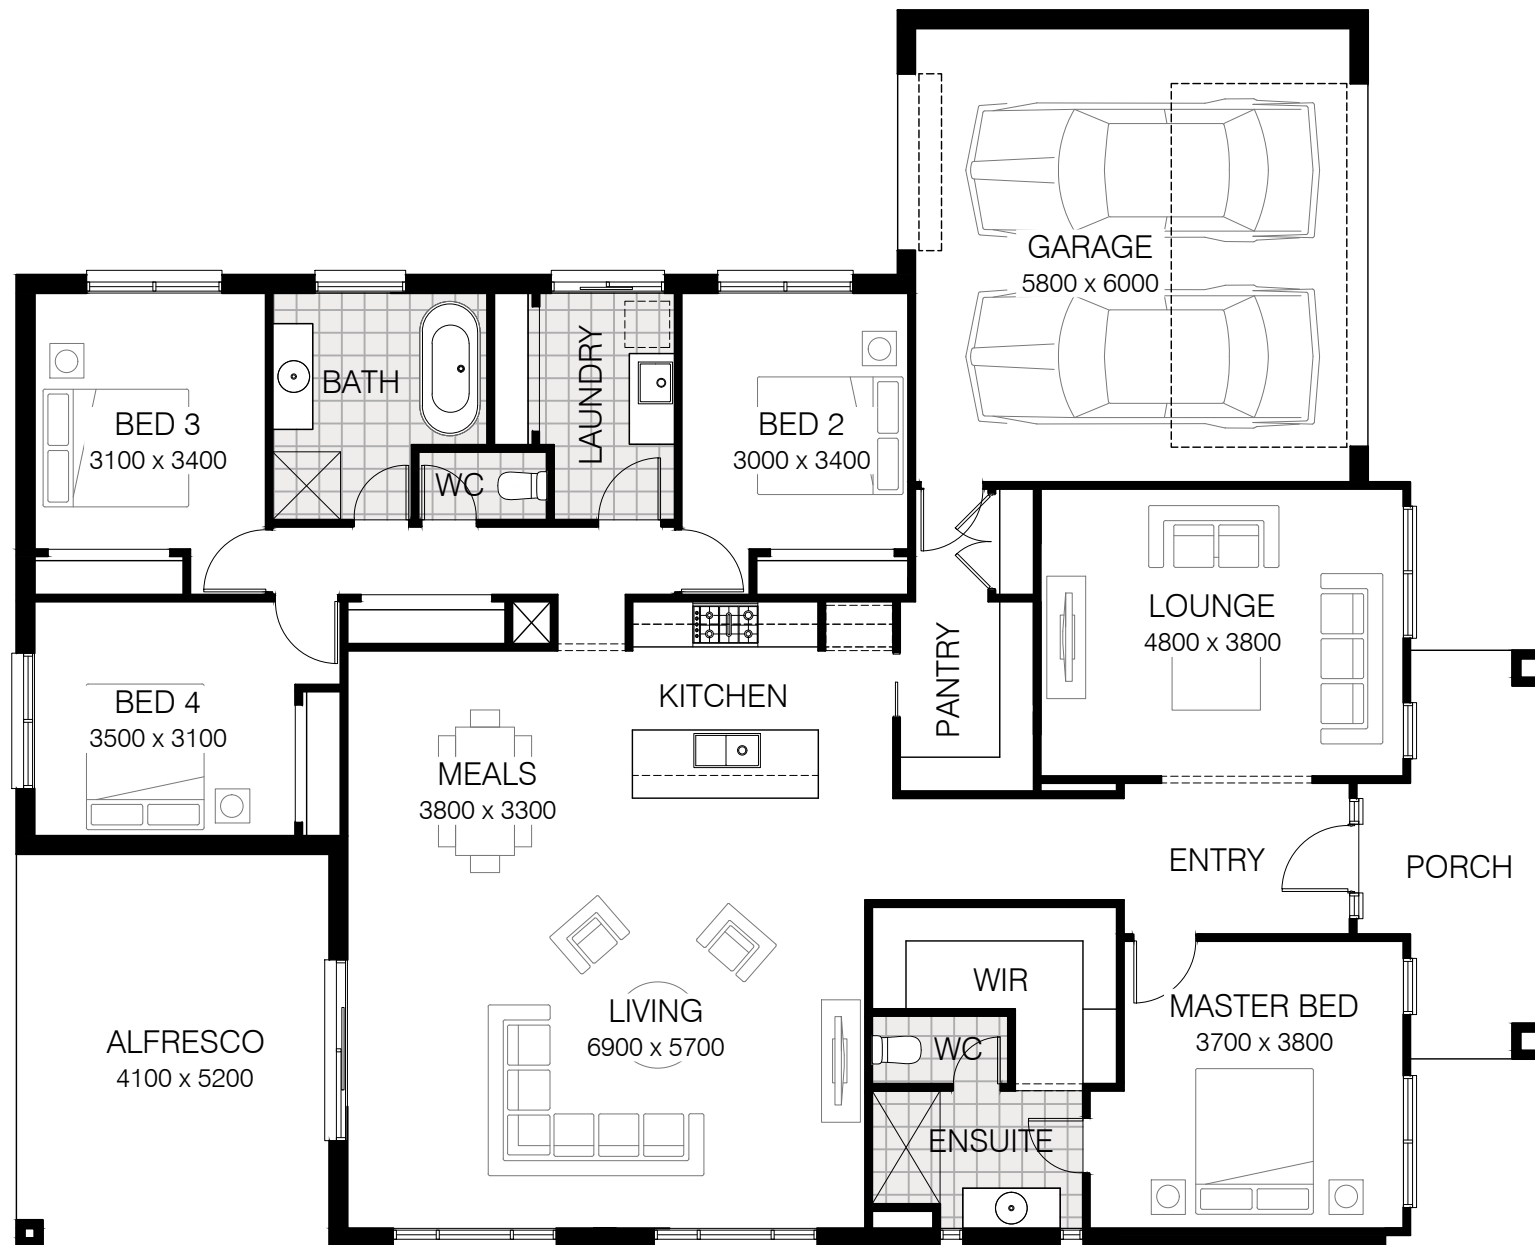

SCARLET 211

	m ²	sq
Living Area	196.05	21.10
Porch Area	11.26	1.21
Alfresco Area	21.49	2.31
Garage Area:	38.18	4.11
Total Area	266.98	28.73

	m
Total house length	20.26
Total house width	16.35
Minimum lot width	17.75

Designs can be modified to suit your block

Go to roseleighbhomes.com.au or call **03 5622 6777** for more information