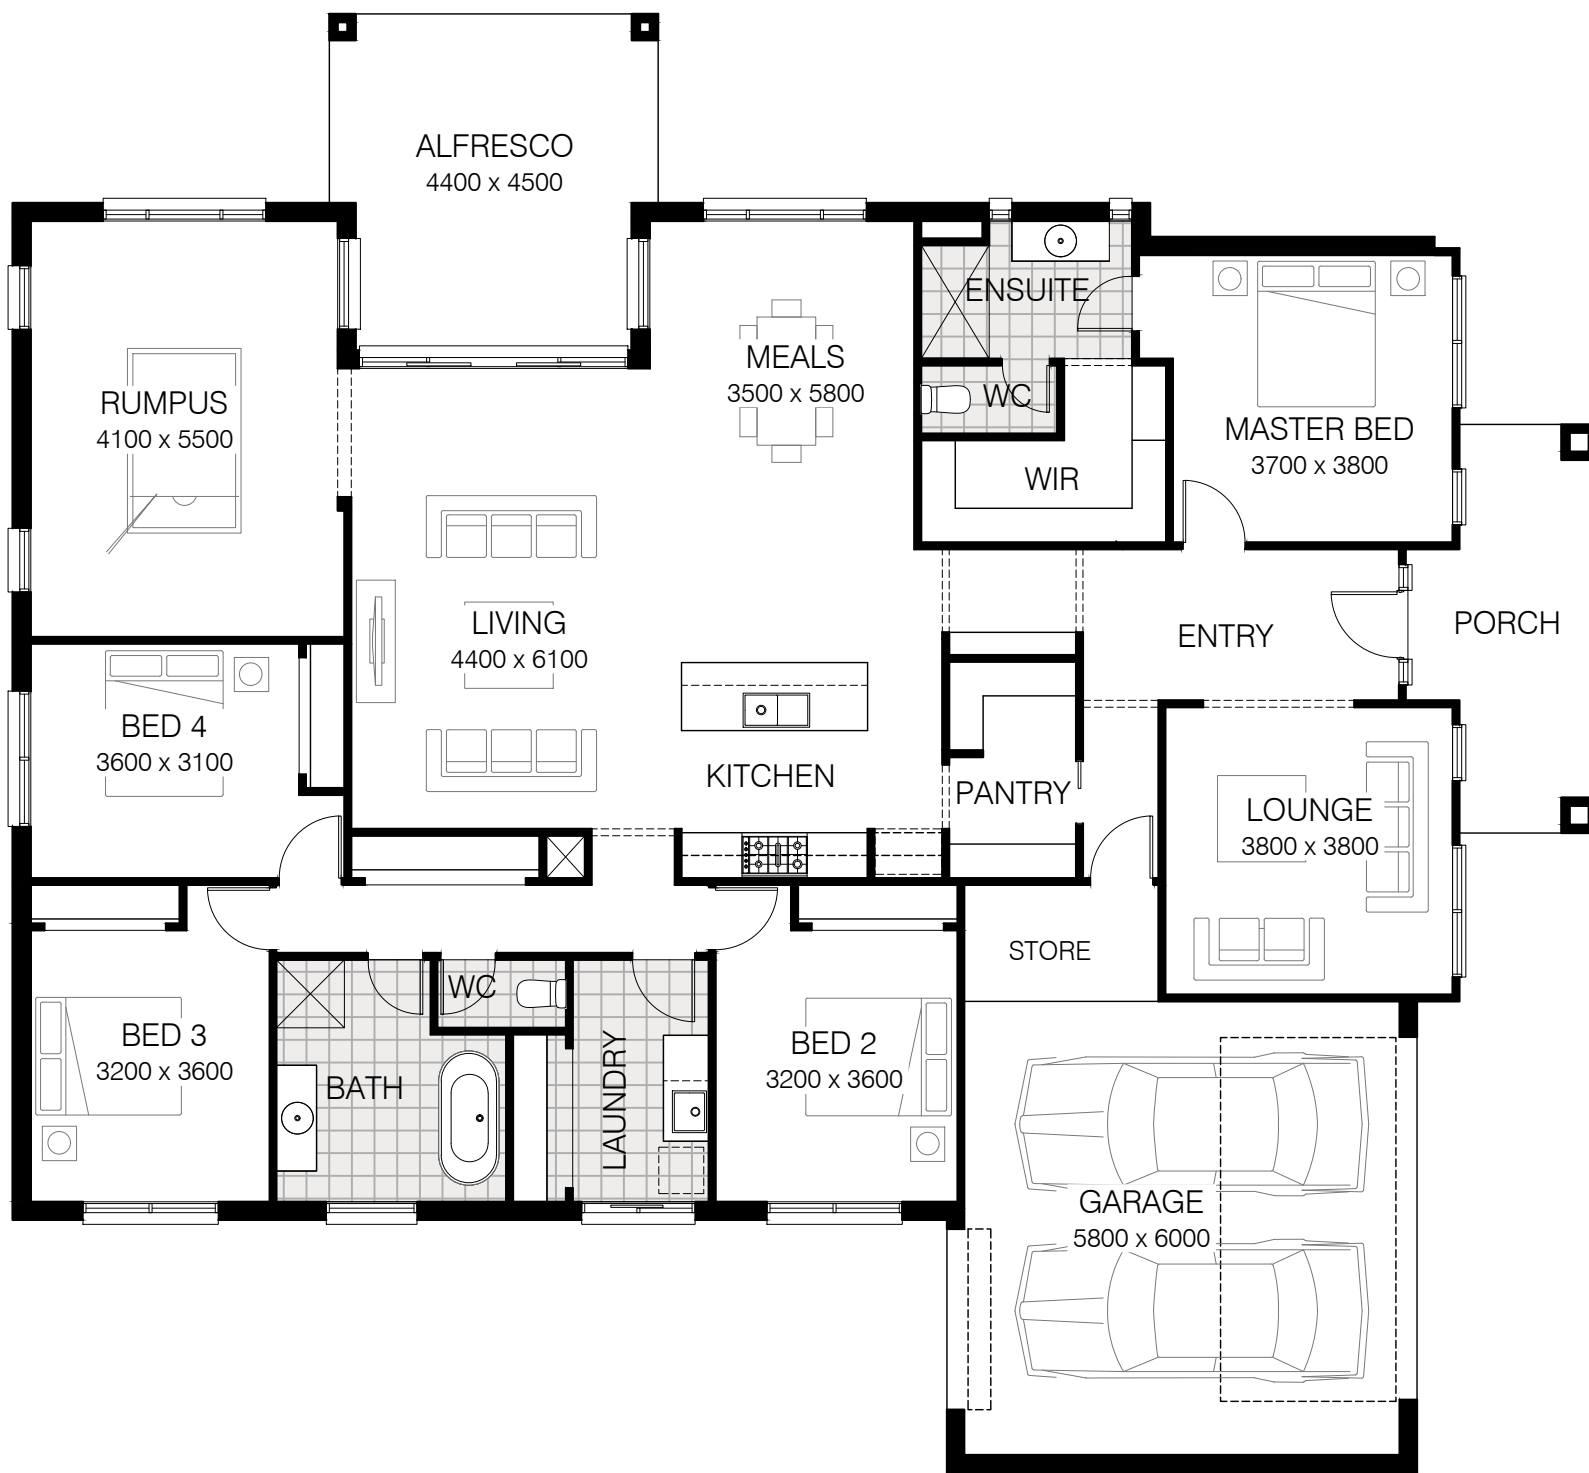

SCARLET 241

	m²	sq
Living Area	224.12	24.12
Porch Area	11.26	1.21
Alfresco Area	17.99	1.94
Garage Area:	42.11	4.53
Total Area	295.48	31.80

	m
Total house length	20.96
Total house width	19.30
Minimum lot width	20.70

Designs can be modified to suit your block

Go to roseleighbhomes.com.au or call **03 5622 6777** for more information